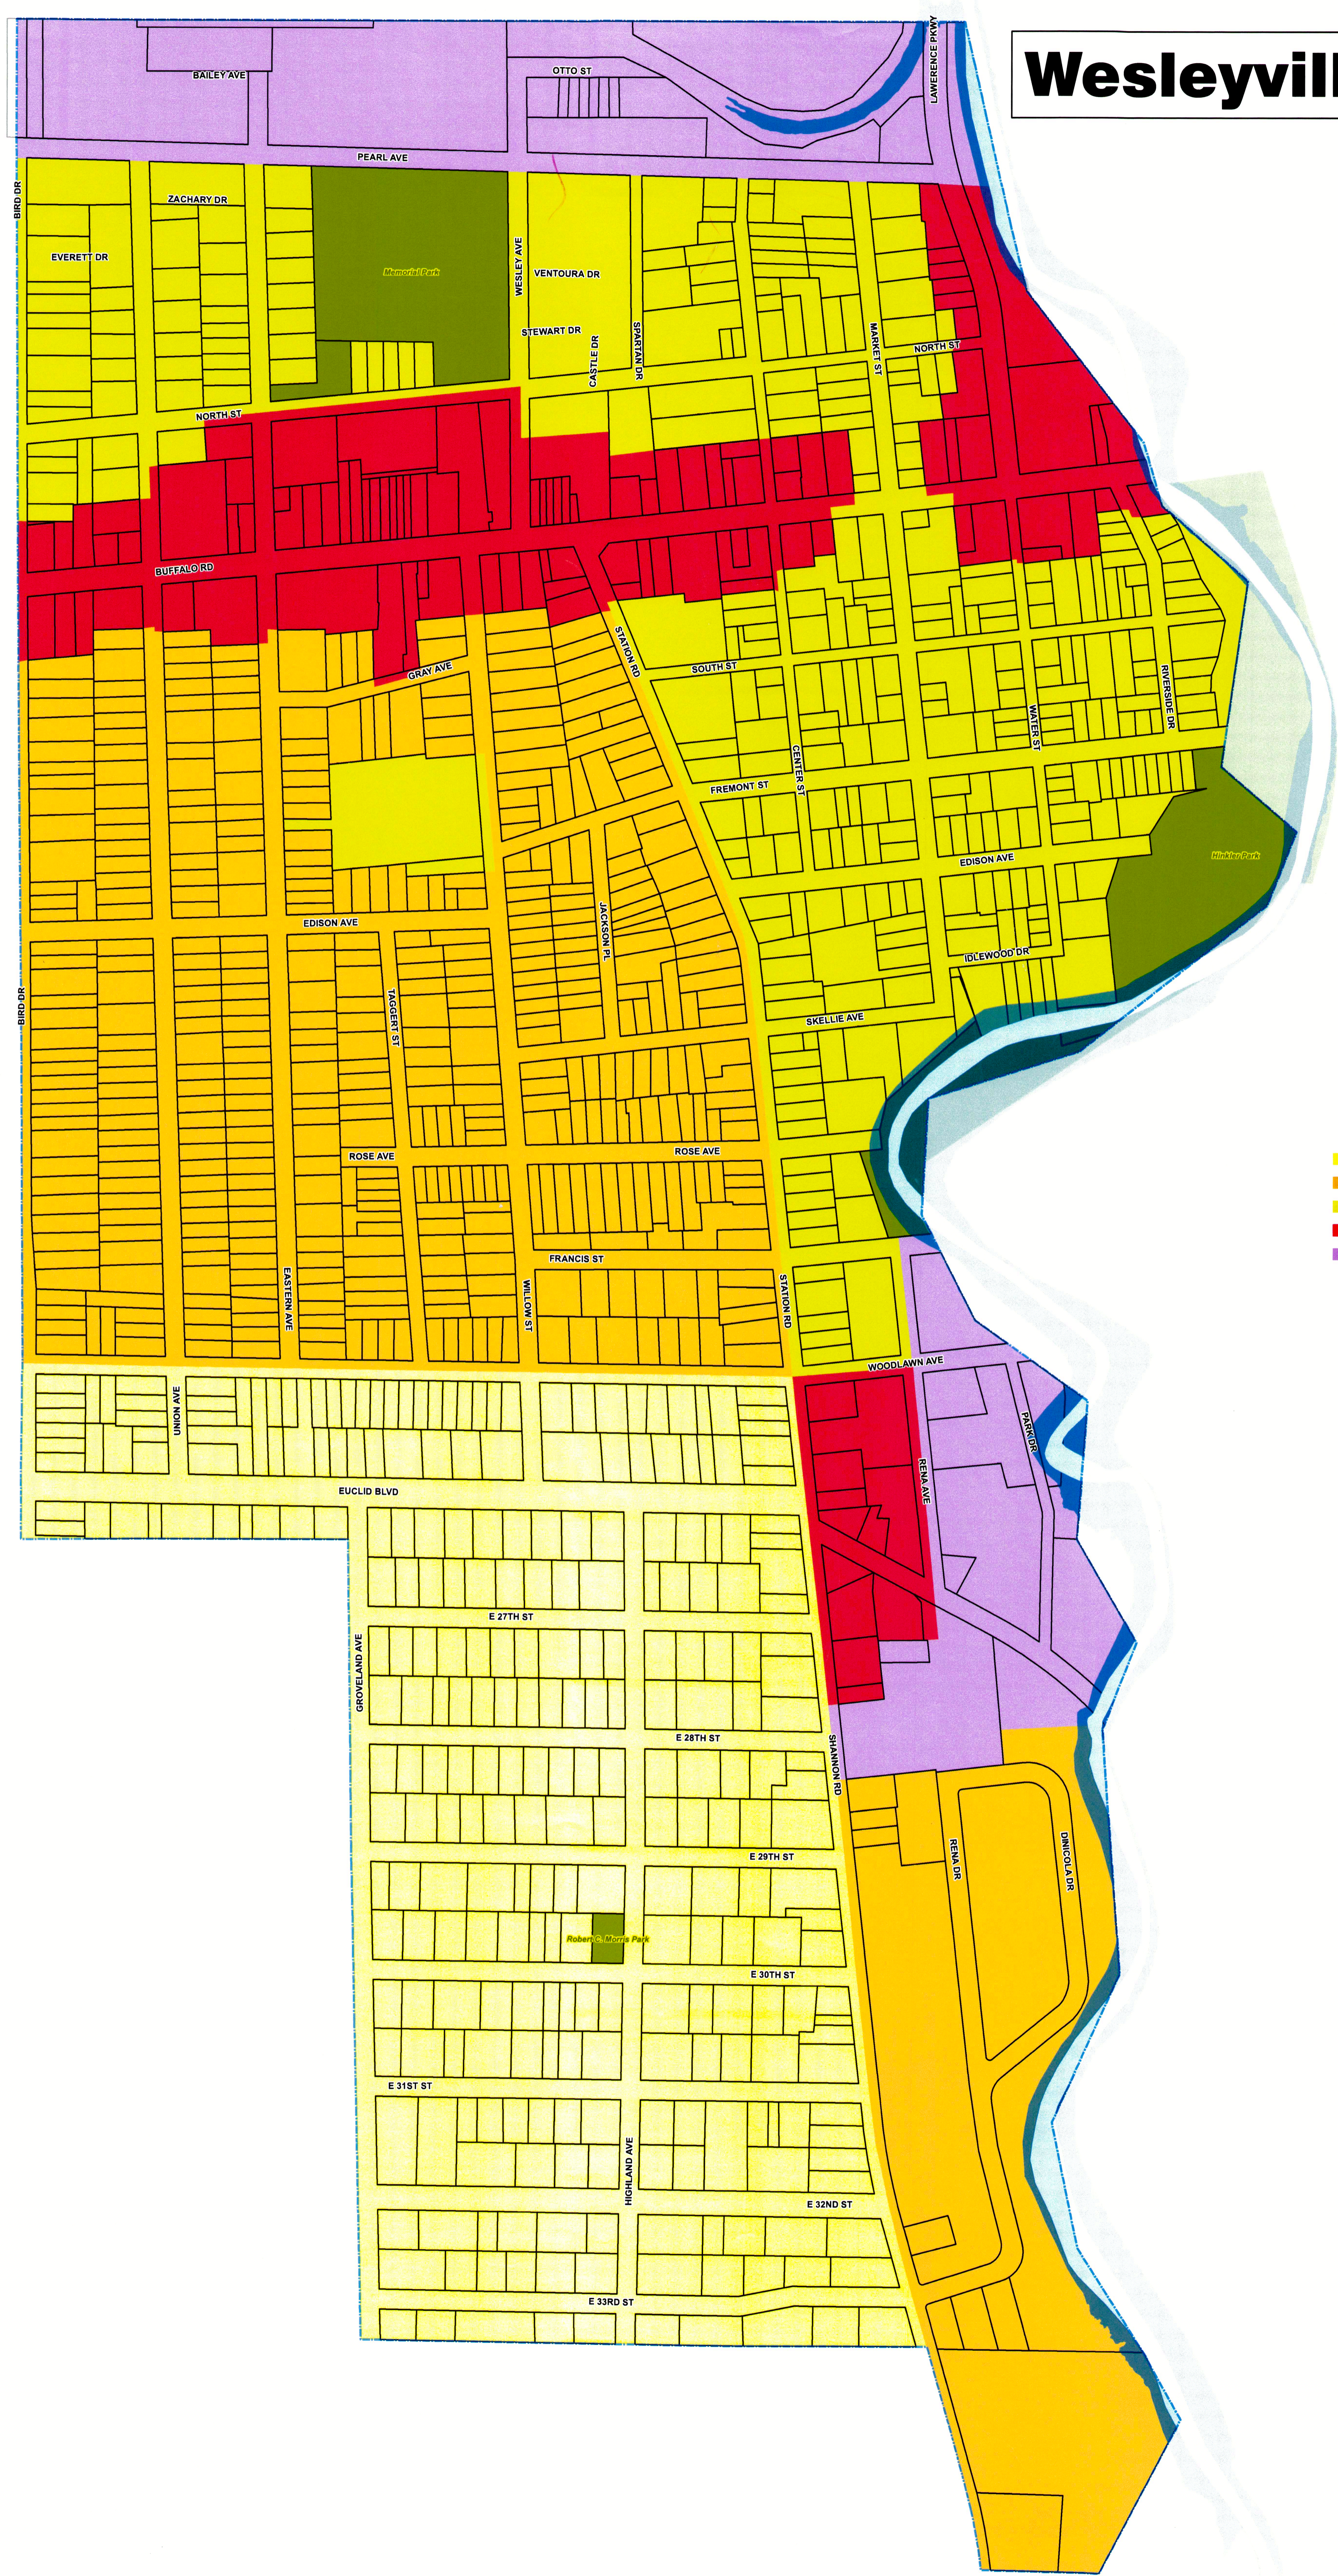

# Wesleyville Borough Zoning

- R-1 Residential
- R-2 Residential
- R-3 Residential
- B-1 Business
- B-2 Business